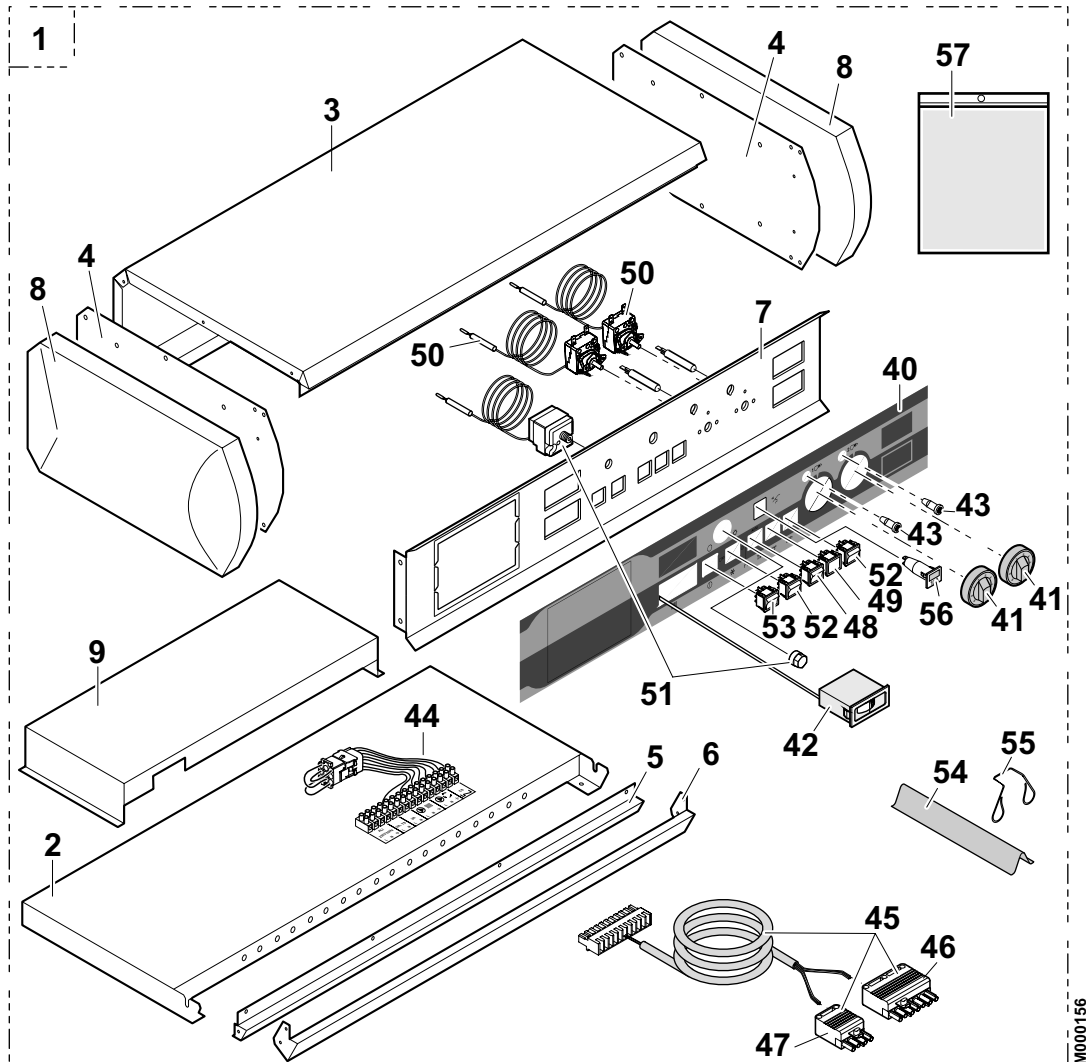

Spare parts

i To order a spare part, quote the reference number next to the part required.

03/05/05 - 300003802-002-A

Control panel

M000156

Rep.	Code n°	DESIGNATION
		Control panel (Package RC1)
1	8555-8902	Fitted control unit (Package RC1)
2	8555-0527	Painted control panel base
3	8555-0536	Painted control panel cover
4	8555-0537	Painted control panel side plate
5	8555-0538	Painted control panel trim
6	8553-0526	Painted spoiler SP panel
7	8555-0505	Painted control panel front with equipment
8	9750-9034	Side plate
9	8555-8093	board guard
40	9421-0705	Control panel front cover
41	8555-5501	Setting button + pins
42	9536-5157	Flat grand model thermometer
43	9521-6281	Round green indicator
44	8555-4905	cable form
45	8555-4906	Burner cable
46	9531-7395	7-pin plug
47	9531-7384	4-pin plug
48	8500-0034	3-positions switch (STB TEST)
49	9521-6220	Red indicator
50	9536-3348	30 to 90 °C setting thermostat
51	8500-0032	110 °C safety thermostat
52	8500-0035	Bipolar switch
53	9532-5027	Green S/S bipolar switch
54	9536-5613	Contact spring for pocket
55	9758-1286	Spring for pocket
56	9534-0286	10A Circuit-breaker
57	8555-5500	Fasteners